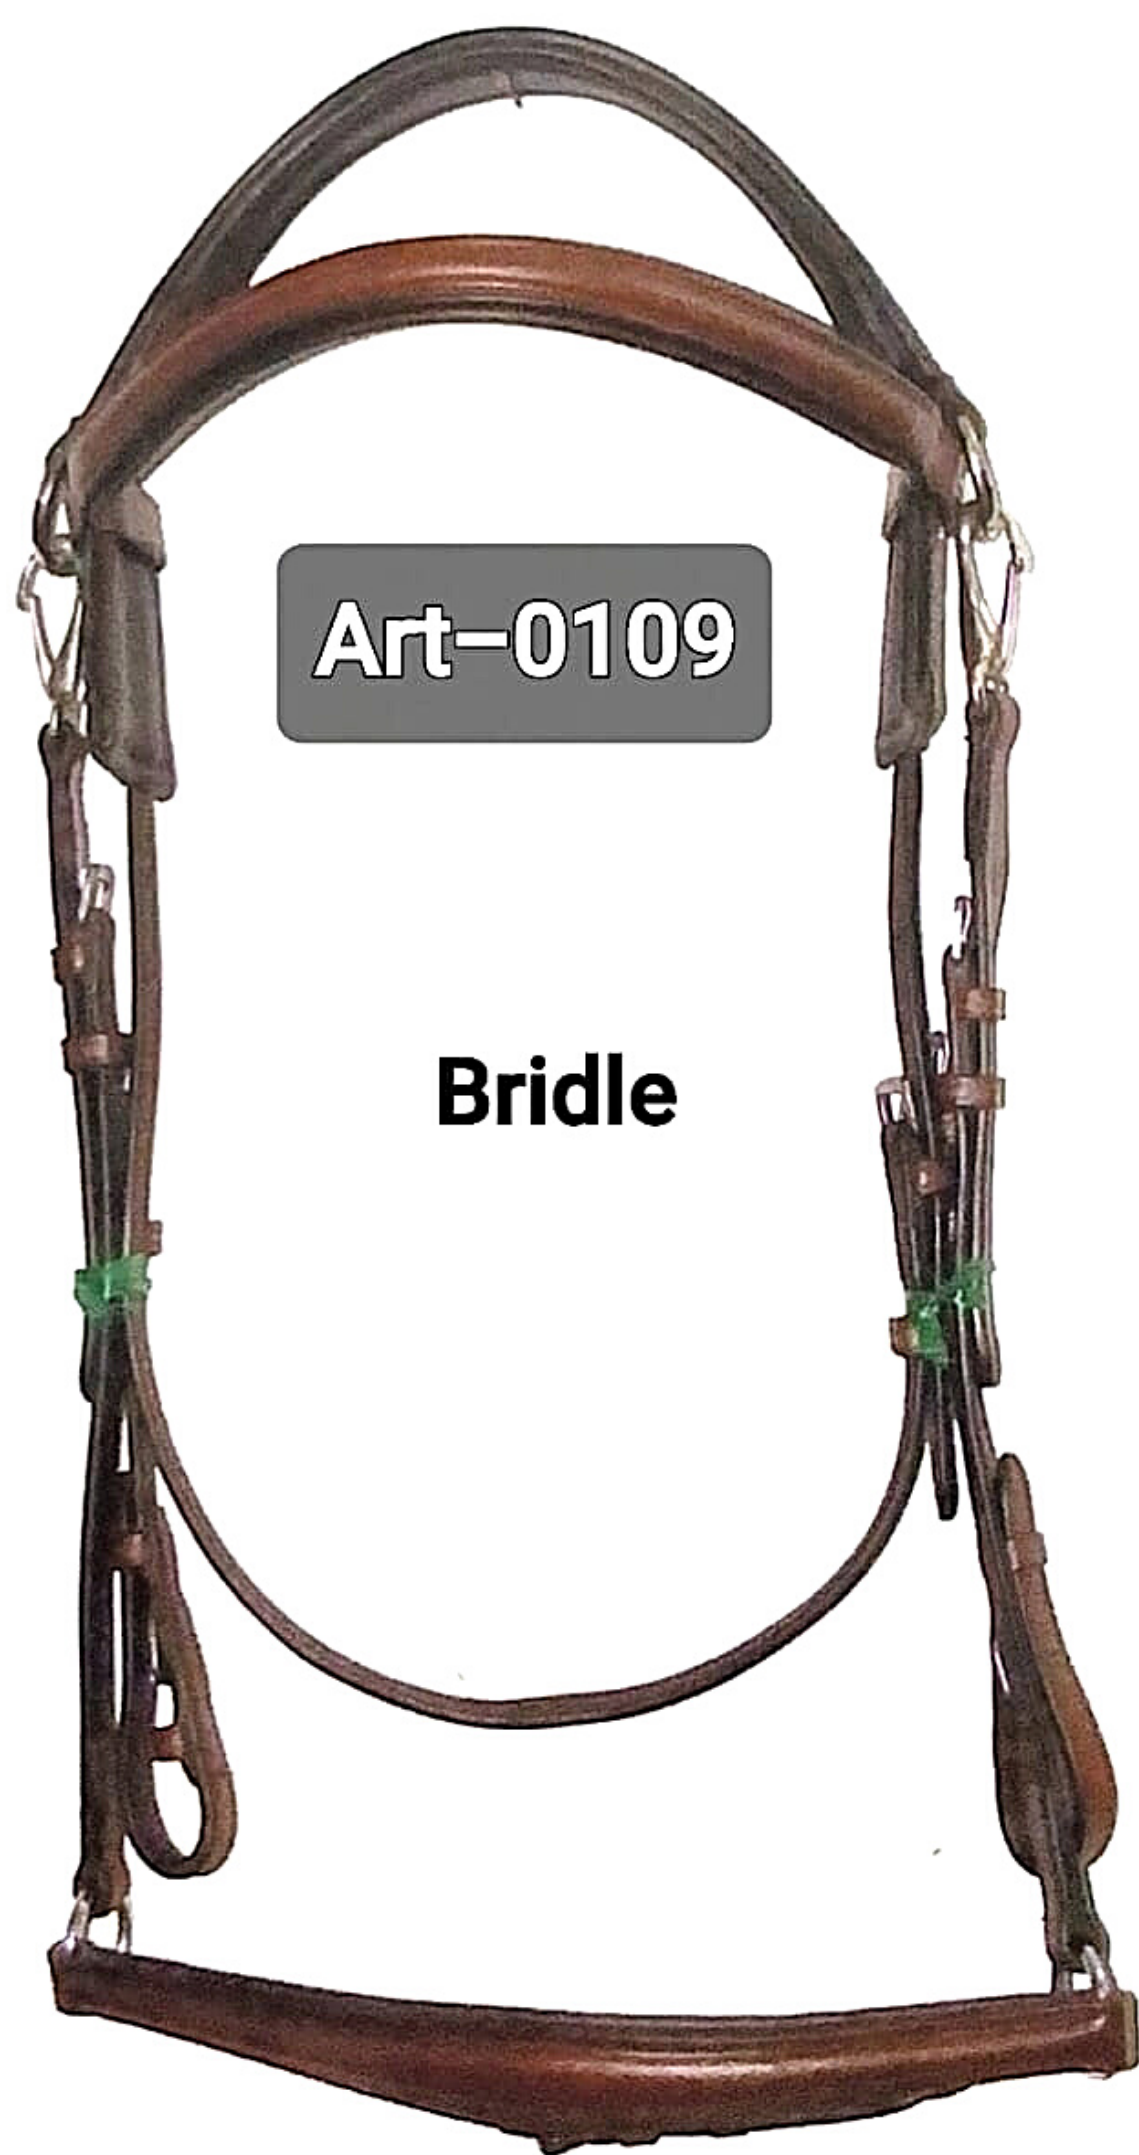

**Art - 0149  
Bridle**

**Art - 0149  
Bridle**

A dark brown leather round raised bridle with decorative stitching and a tag. The bridle features a wide crownband with a repeating diamond-shaped decorative stitch pattern. The bit is a dark, possibly black, round raised bit with a central mouthpiece. The reins are made of dark brown leather and have several adjustment points. A small tag is attached to the left side of the bridle.

**Art - 0145**

**Caption  
Bridle**

Art - 0105

**Weymoth  
Bridle**

**Art - 0106**

**Spanish Bridle**

**Art-0109**

**Bridle**

Art.- 0114

Art - 0114

**Bridle**

**Clintcher  
Bridle**

**Art - 0119**

**Clintcher  
Bridle**

**Art - 0119**

**Art - 0132**