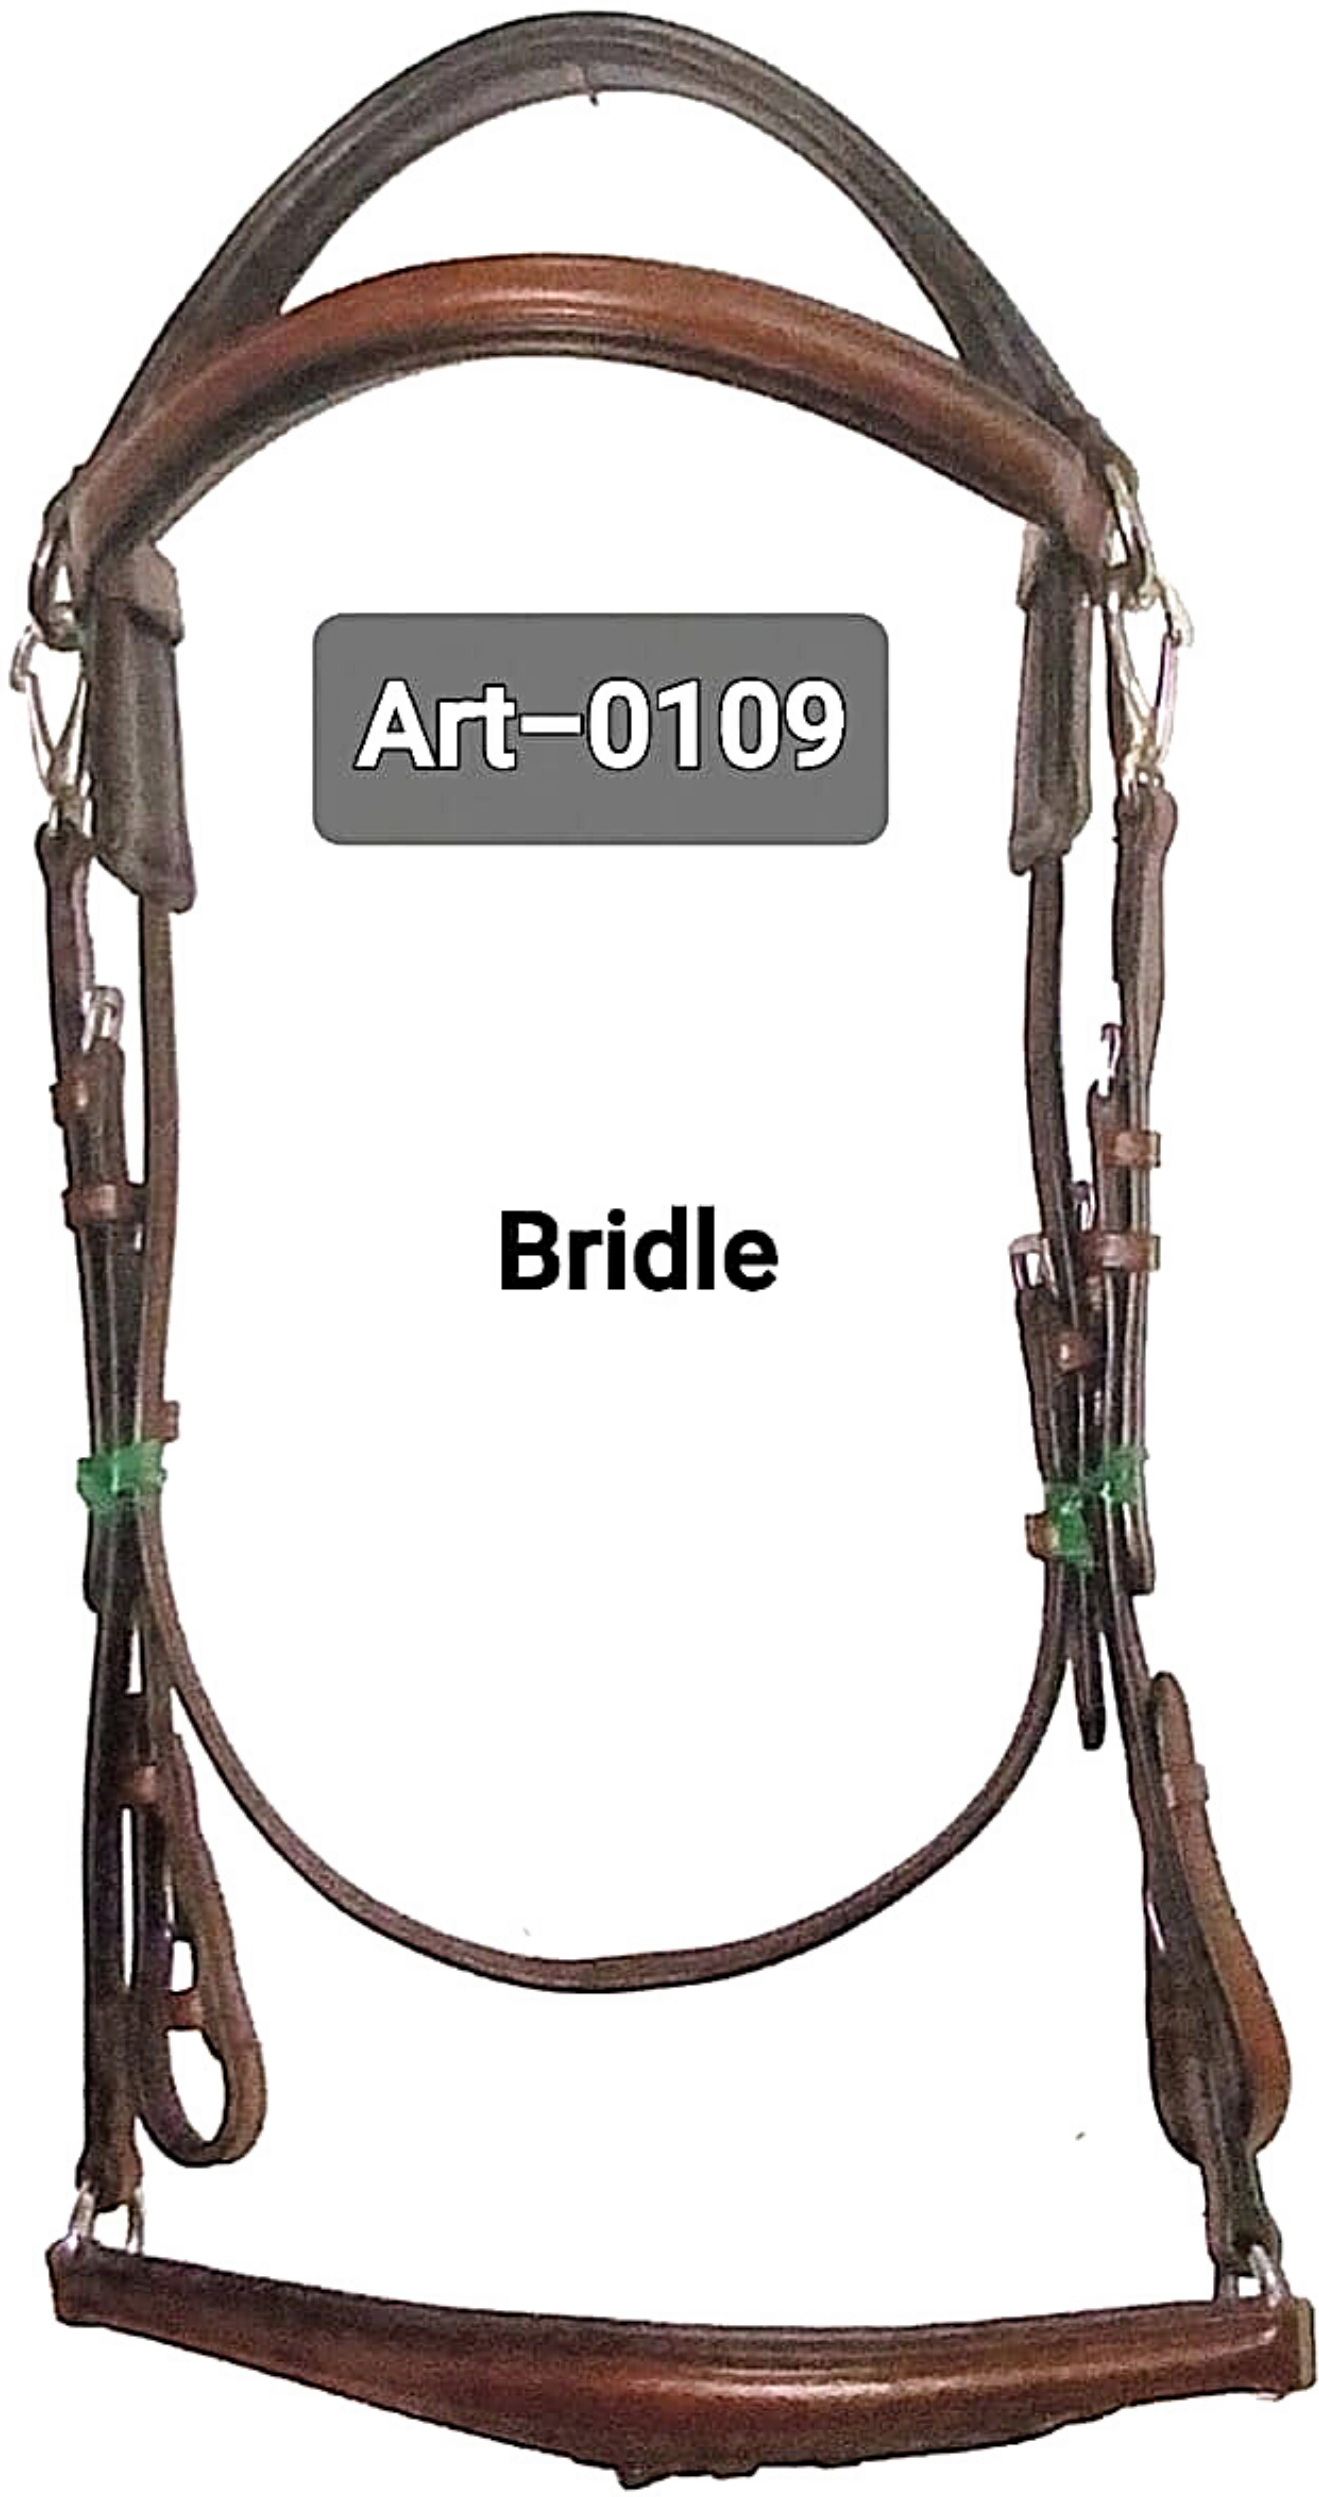

**Art - 0149  
Bridle**

**Art - 0149  
Bridle**

A dark brown leather round raised bridle with decorative stitching and a tag. The bridle features a wide crownband with a repeating diamond-shaped decorative stitch pattern. The bit is a dark, possibly black, round raised bit with a central mouthpiece. The reins are made of dark brown leather and have several adjustment points. A small tag is attached to the left side of the bridle.

**Bridle**

Art.- 0111

Art - 0111

## **5/8 " Bridle**

Leather Bridle Sq.  
Raised  
HP 1", cheeks,NB  
& BB 5/8"

**Art - 0121**

**Half Round  
Bridle  
Oil Pull Up  
Leather**

**Art-0109**

**Bridle**

**Art - 0122**

**Bridle**

**Art - 0118**

**Bridle  
Mexican  
Nose Band**

**Art- 0118**