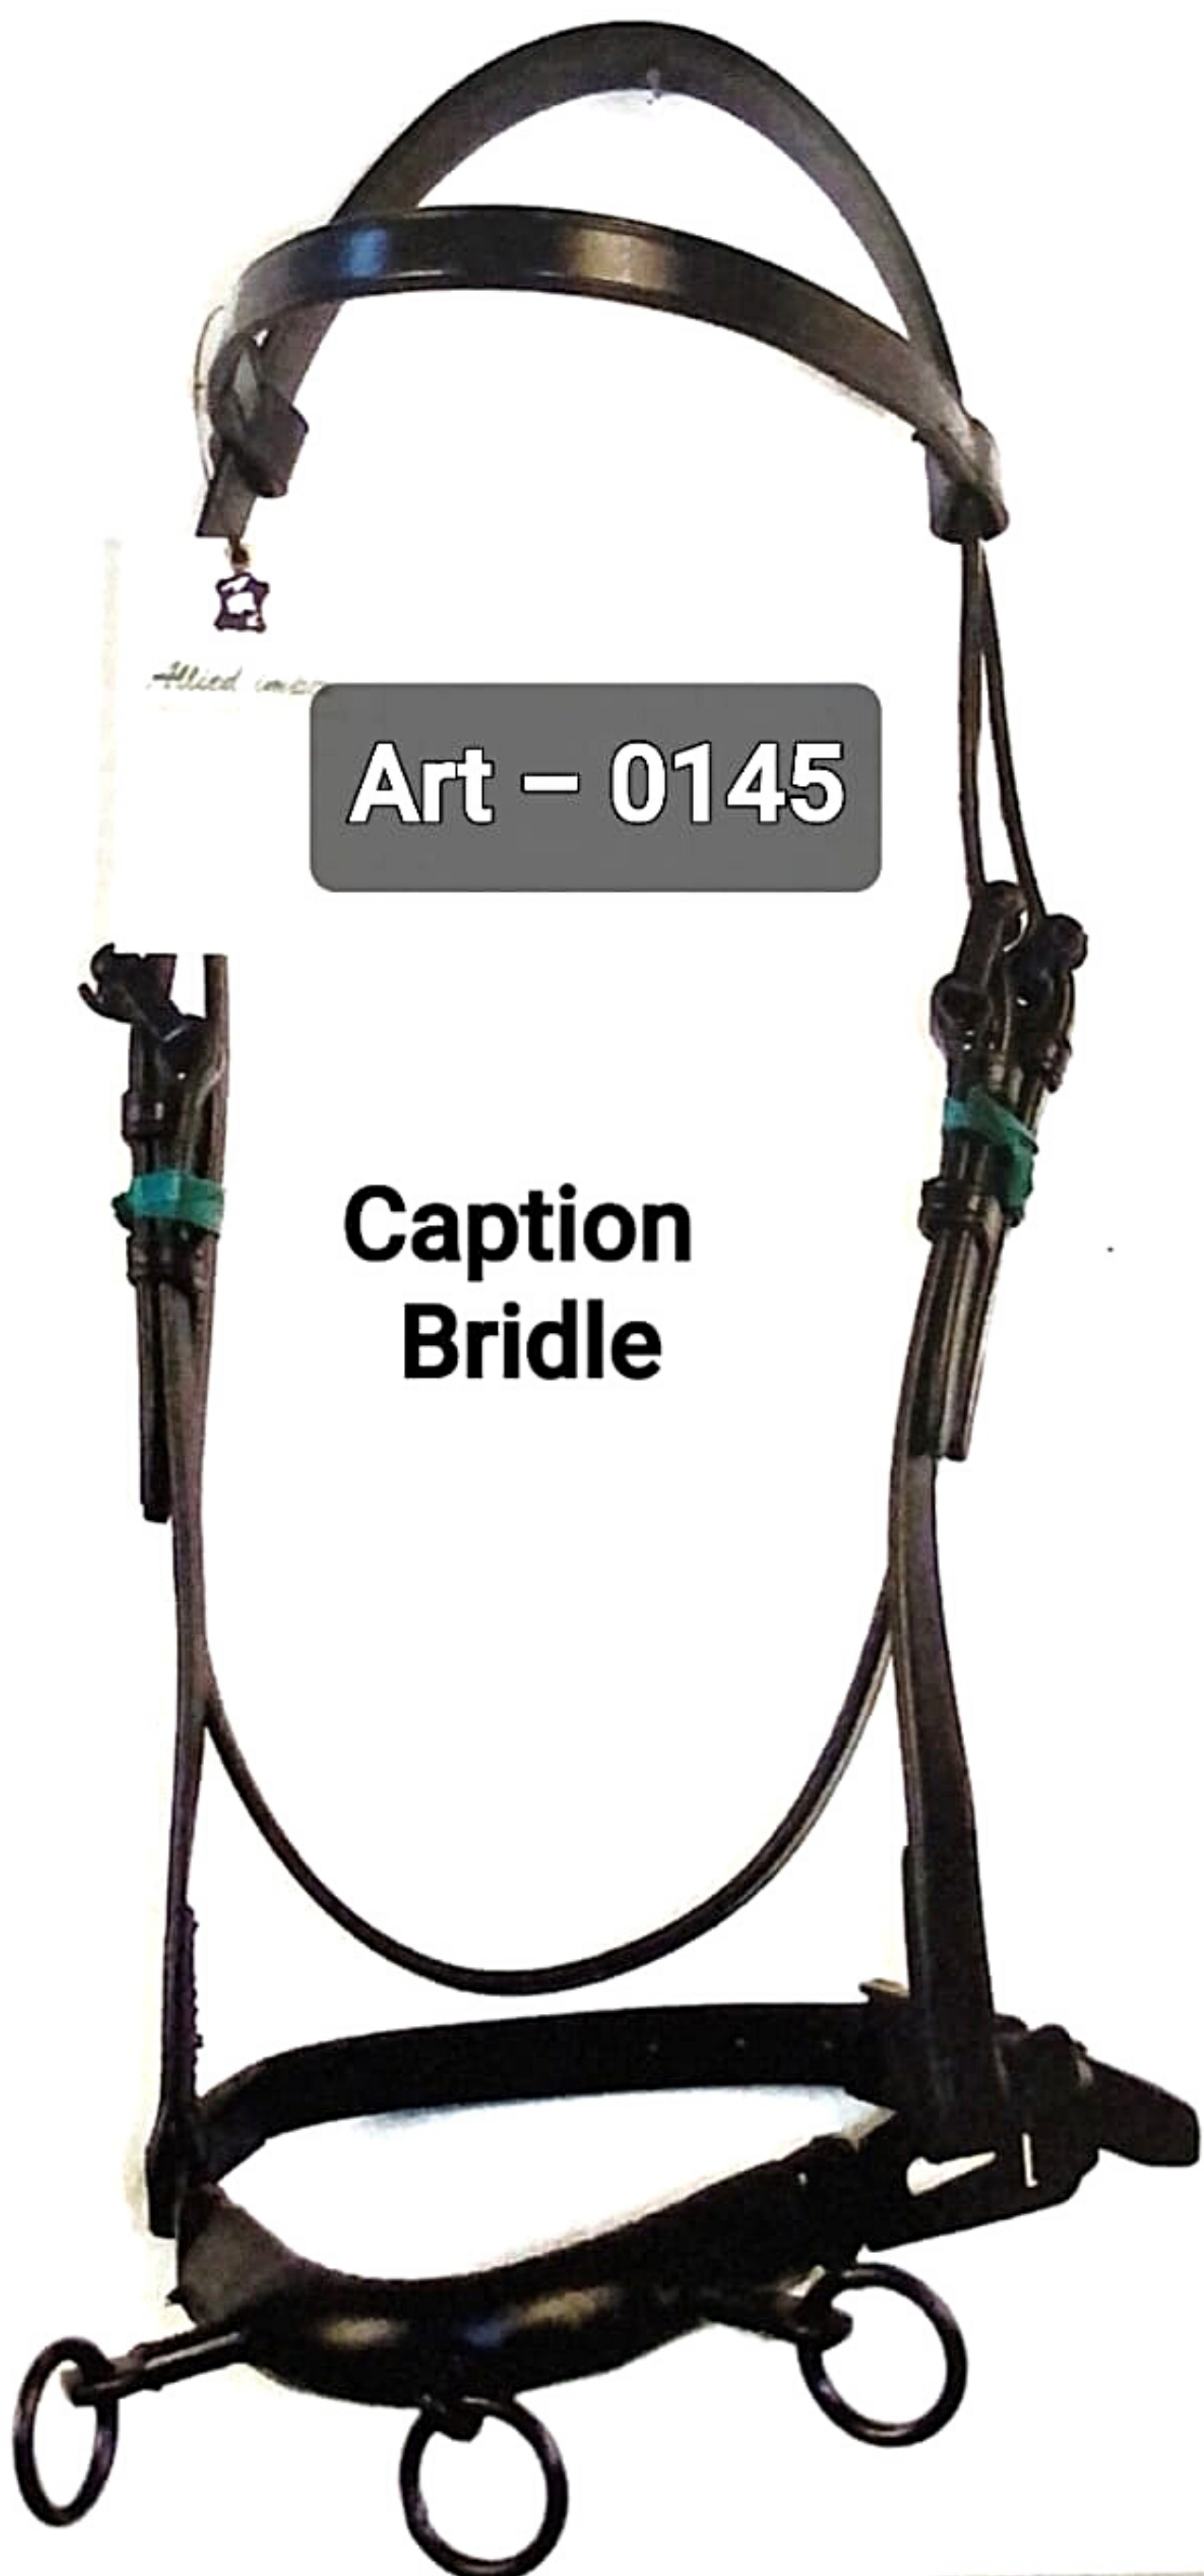

**Art - 0149  
Bridle**

**Art - 0149  
Bridle**

A dark brown leather round raised bridle with decorative stitching and a tag. The bridle features a wide crownband with a repeating diamond-shaped decorative stitch pattern. The bit is a dark, possibly black, round raised bit with a central mouthpiece. The reins are made of dark brown leather and have several adjustment points. A small tag is attached to the left side of the bridle.

ART. No. \_\_\_\_\_  
PRODUCT \_\_\_\_\_  
SIZE \_\_\_\_\_  
COLOUR \_\_\_\_\_

**Art – 0148**  
**Bridle**  
**contrast stitch &**  
**contrast pink**  
**padded**

Caption Bridle

**Art - 0146**

*Allied inc*