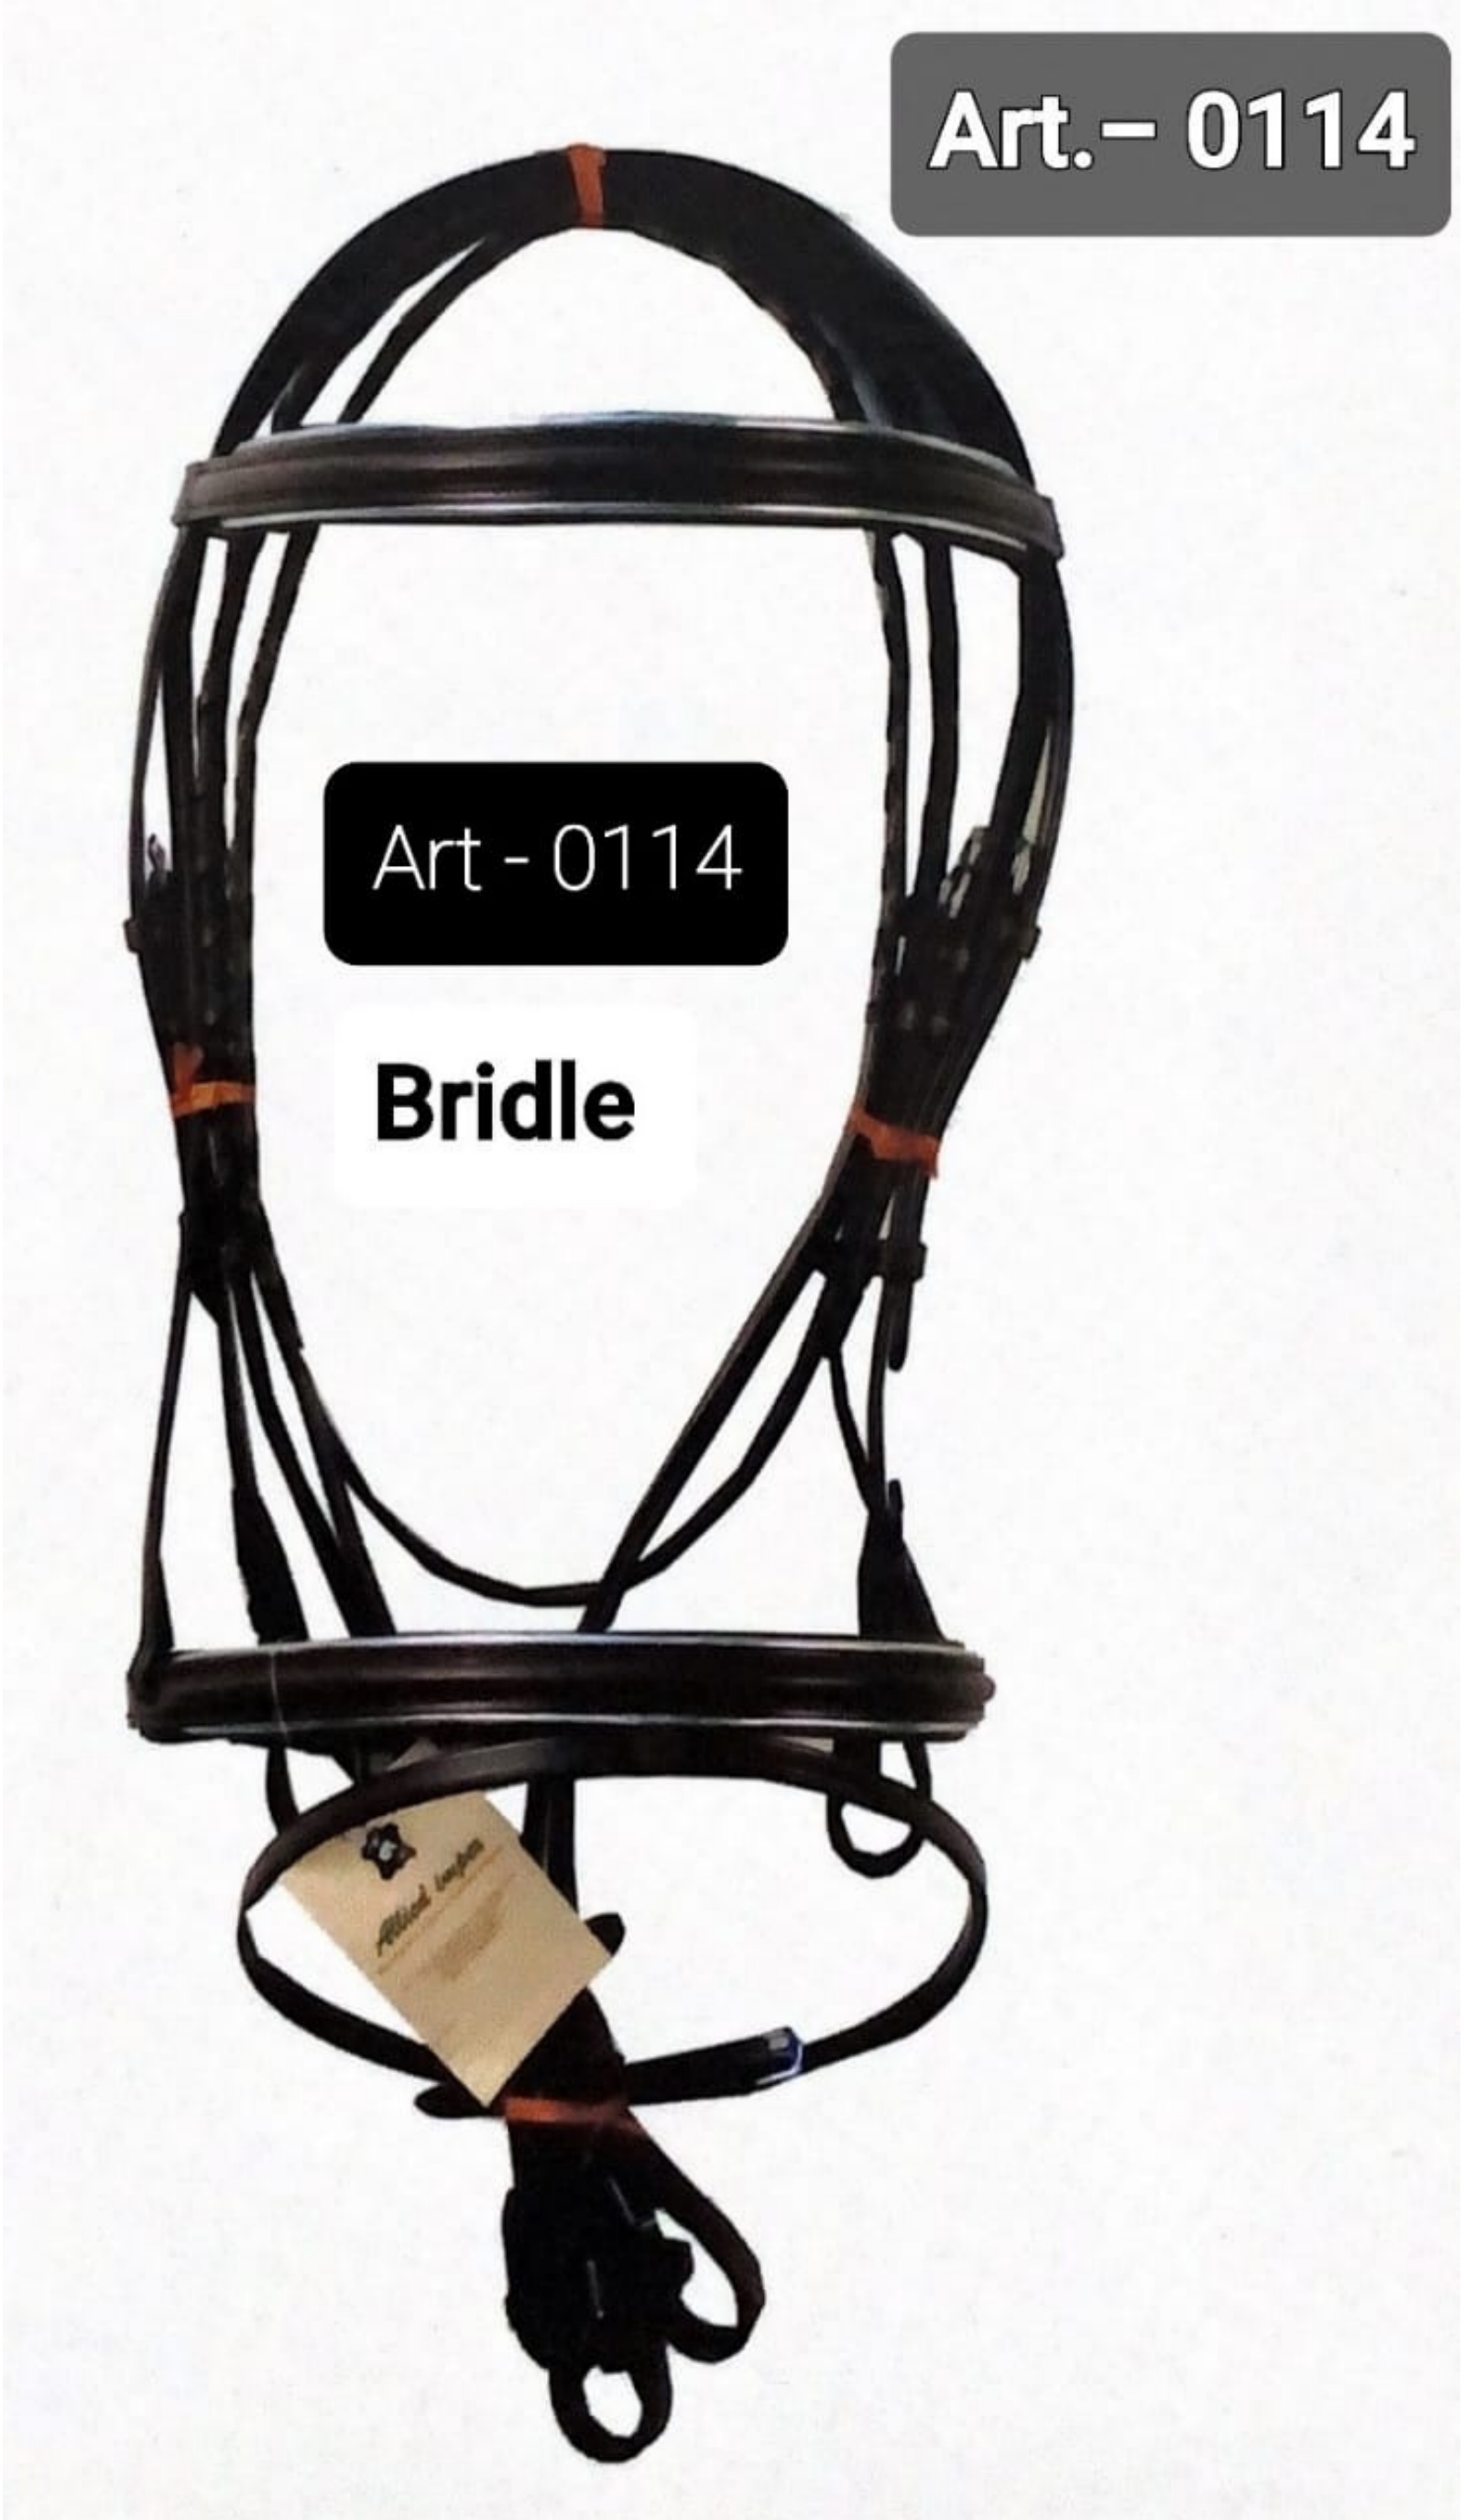

**Art - 0149  
Bridle**

**Art - 0149  
Bridle**

A dark brown leather round raised bridle with decorative stitching and a tag. The bridle features a wide crownband with a repeating diamond-shaped decorative stitch pattern. The bit is a dark, possibly black, round raised bit with a central mouthpiece. The reins are made of dark brown leather and have several adjustment points. A small tag is attached to the left side of the bridle.

ART. No. \_\_\_\_\_  
PRODUCT \_\_\_\_\_  
SIZE \_\_\_\_\_  
COLOUR \_\_\_\_\_

**Art – 0148**  
**Bridle**  
**contrast stitch &**  
**contrast pink**  
**padded**

Caption Bridle

**Art - 0146**

*Allied inc*

**Art - 0145**

**Caption  
Bridle**

Art - 0105

**Weymoth  
Bridle**

**Art - 0106**

**Spanish Bridle**

**Art-0109**

**Bridle**

Art.- 0114

Art - 0114

**Bridle**

**Clintcher  
Bridle**

**Art - 0119**

**Clintcher  
Bridle**

**Art - 0119**

**Art - 0132**