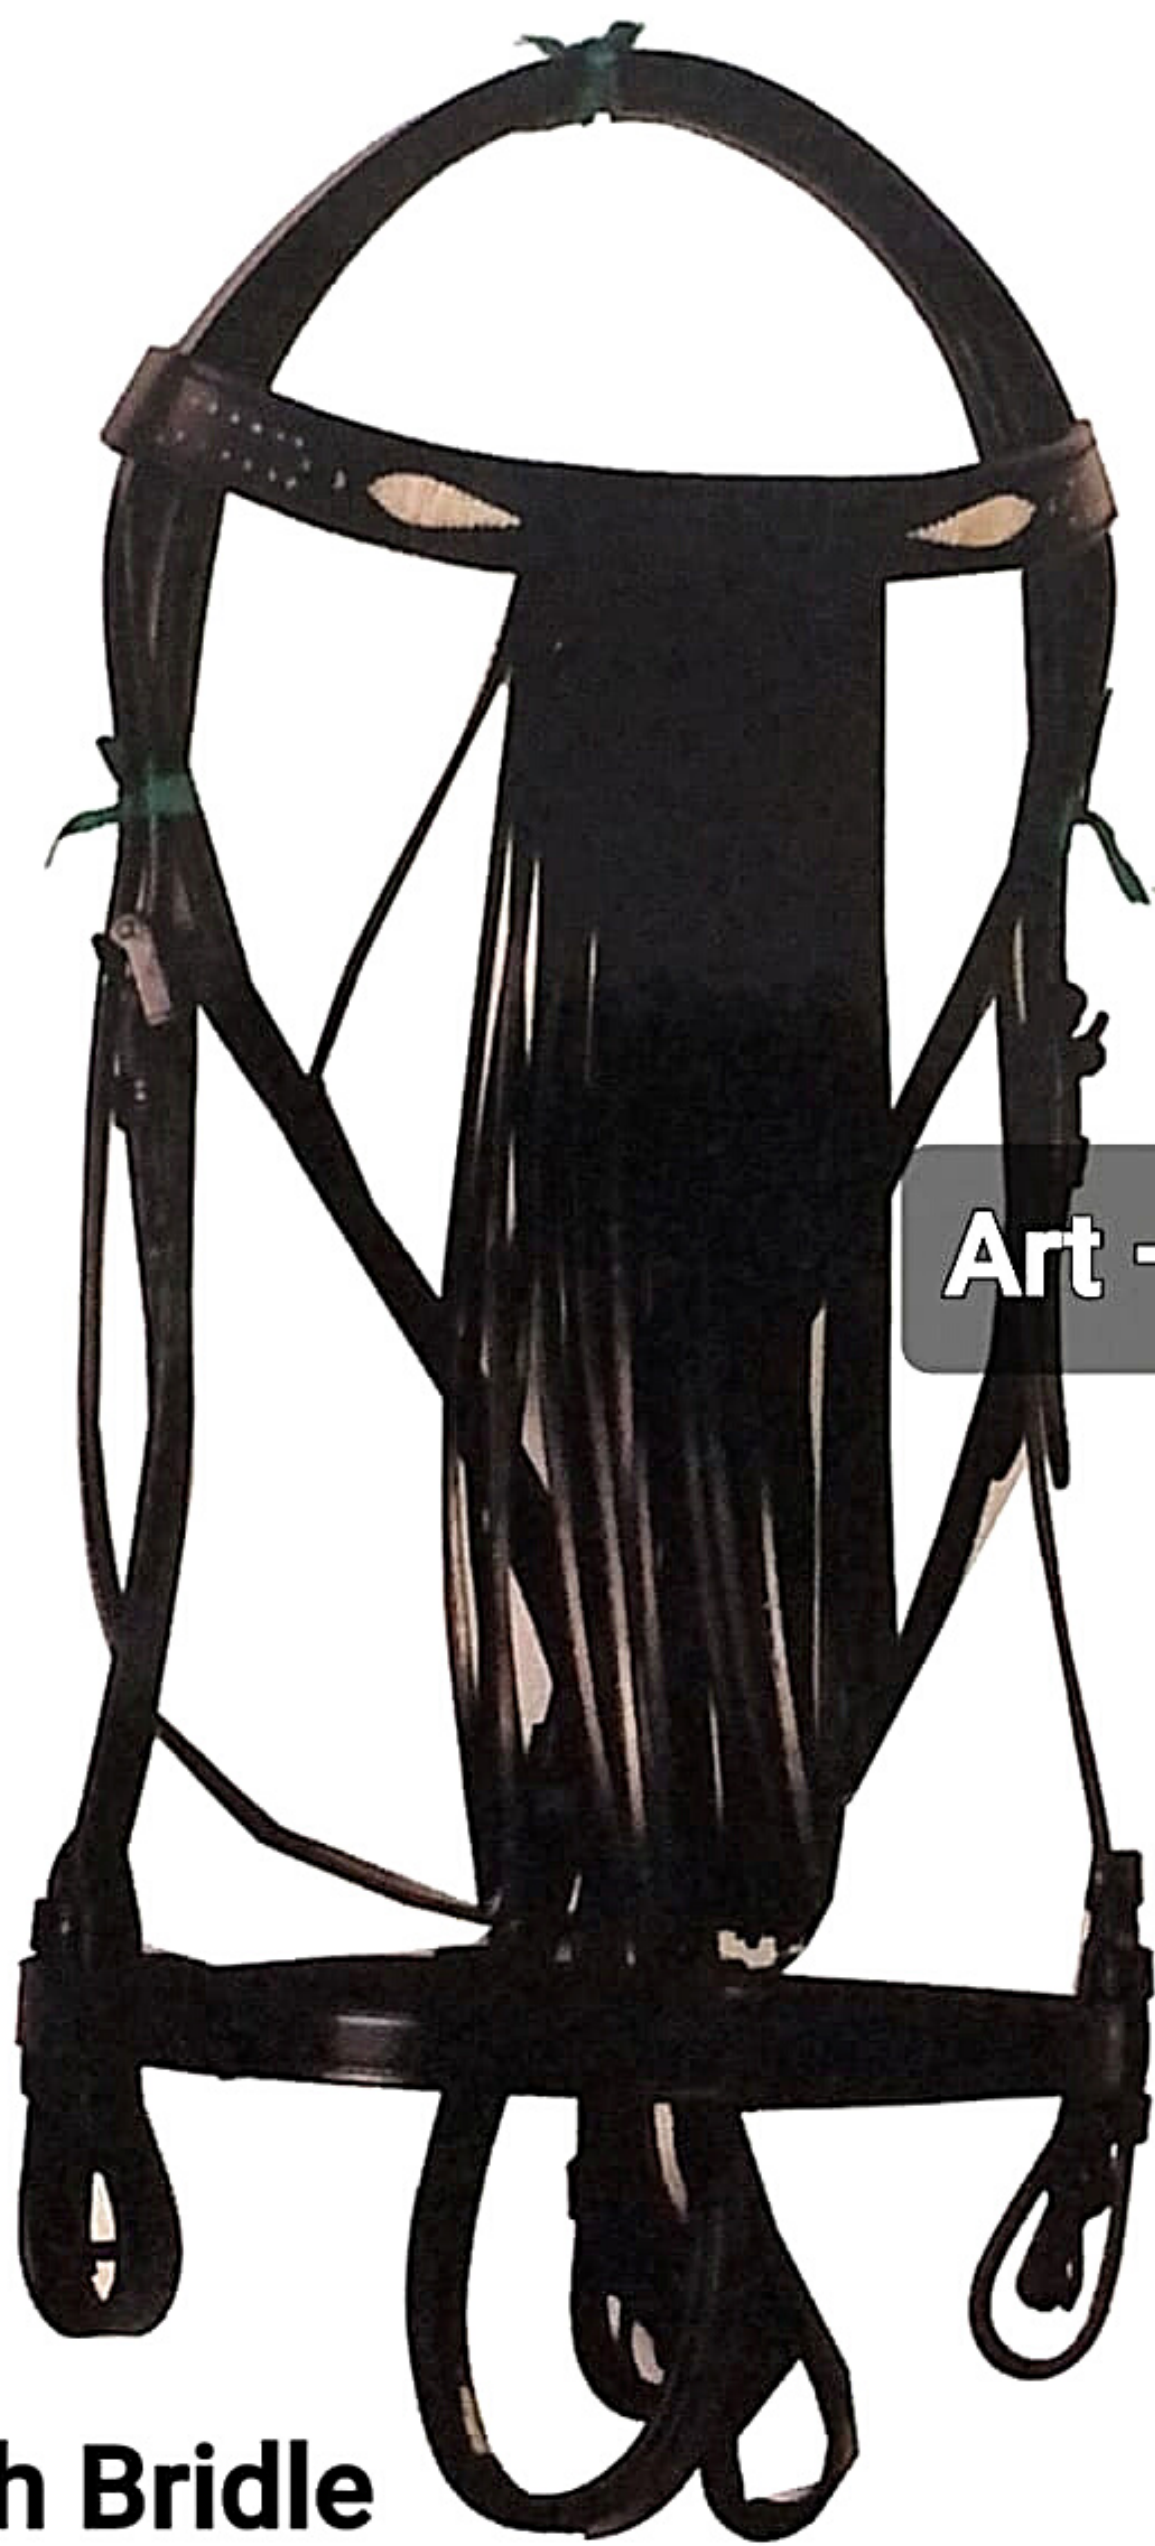

**Art - 0149  
Bridle**

**Art - 0149  
Bridle**

A dark brown leather round raised bridle with decorative stitching and a tag. The bridle features a wide crownband with a repeating diamond-shaped decorative stitch pattern. The bit is a dark, possibly black, round raised bit with a central mouthpiece. The reins are made of dark brown leather and have several adjustment points. A small tag is attached to the left side of the bridle.

**Art - 0145**

**Caption  
Bridle**

Art - 0105

**Weymoth  
Bridle**

**Art - 0106**

**Spanish Bridle**

**Art-0109**

**Bridle**

Art.- 0114

Art - 0114

**Bridle**

**Clintcher  
Bridle**

**Art - 0119**

**Clintcher  
Bridle**

**Art - 0119**

**Art - 0132**